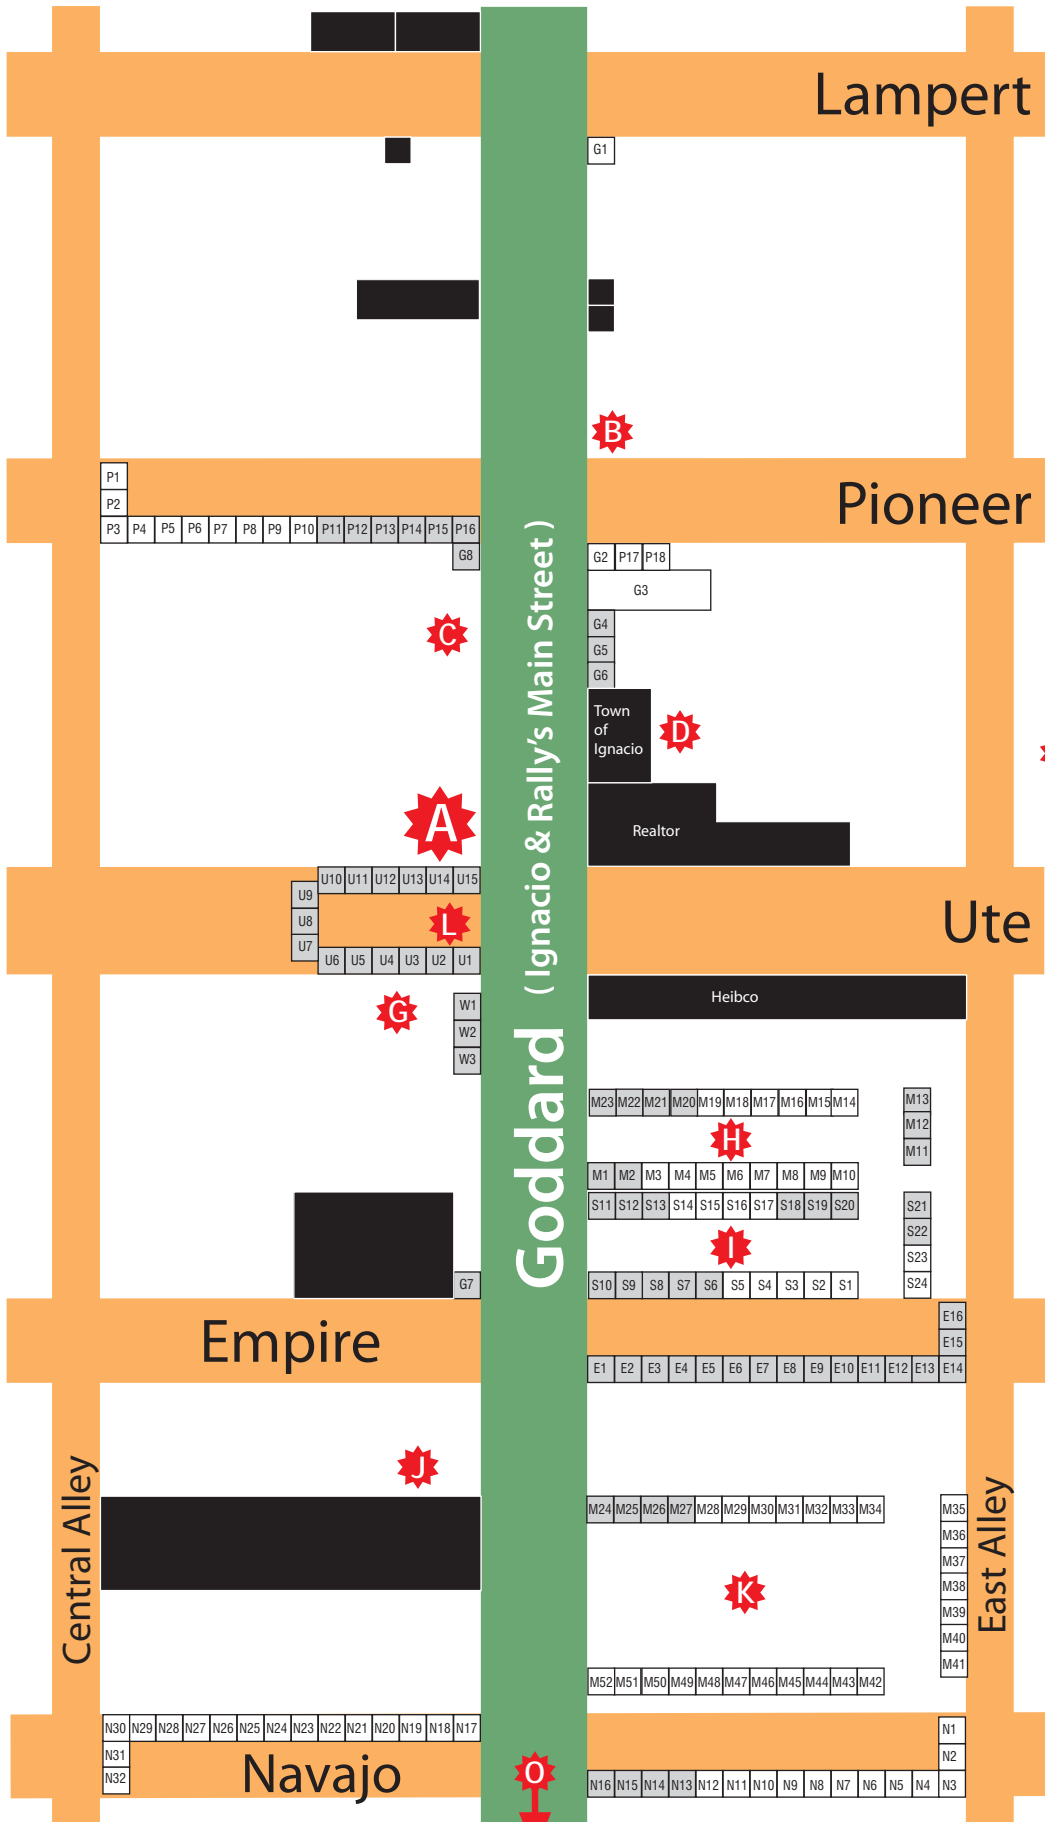

# Igancio Bike Week, August 31 - Sept. 7, 2009

- A - Rally Central/Beer Tent A  
Vendor Check-in/Information  
Volunteer Check-In
- B - Library & E-mail Access
- C - Grocery Store
- D - Town Hall
- E - Ignacio Elementary
- F - Kids Rally/Shoshone Park
- G - Wells Fargo & ATM
- H - Mestas 1
- I - Silva
- J - Moon's Custom Cycles
- K - Mestas 2
- L - Official Bike Week Products
- O - Field Events / Pit Row

- AIM - G8
- American Legion - C1
- Apache Trading - E3-E5
- Chaps & Bags - U5-U7
- Bead Lady - U8-U9
- Beer Tickets - Rally Central
- Bikers Design - P11-P14; E9-E11; N13-N16
- Blue Star Mothers - Rally Central
- CMA - Rally Central
- Civil Air Patrol - Rally Central
- Fun-Tastic Concessions - S11-S13
- Hadden's BBQ pit - S6-S7
- Hog on a Log - S21-S22
- Hot Designs - E12-E13
- Ignacio Bike Week Info - Rally Central
- K & D Grice - M23
- Key Craft & Gifts - U14-U15
- Lemon Aid - S18
- Mama Z's Pizza - M11; S19-S20
- Mild-to-Wild Knives - U12-U13
- Miller Produce - G7
- Native Artresty - M12-M13
- NKC Custom Apparel - U10-U11; P15-P16; E1-E2
- Official Rally Products - U1-U4
- Pathways Massage - W1
- Reflections in Metal - M24-M25
- Rimrock Concessions - G4
- Rusti's - G5-G6
- Sam's Express Food - S9-S10
- Slutz 'n Mutz - E14-E16
- Tattmandu Tattoo - E6-E8
- The Bead Lady - U7-U8
- The Phat Fajita - S8
- Tribal American Leather - M20-M22
- Two Wandering Gypsies - M1-M2
- Wicked Leather - M26-M27
- Wolfwood Refuge - W2-W3

### FIELD EVENTS GROUNDS / PIT ROW

- Cycle Solutions
- House of Hawgs
- Mama Jack's
- P & C Thai-Chinese BBQ
- Cup Guy
- Studio West Photography & Sound Wear

Note: 1.) Please do not consider this map to be up-to-date as vending space is selling regularly.  
 2.) Vendor space positions approximate due to trees and other obstacles.  
 3.) City blocks are not to scale so that the layout will fit on one page.